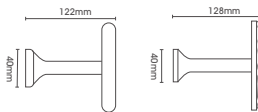

Accessories

45mm

	Cup Bracket	Clasp Bracket	Architrave Bracket	Recess Bracket	Rings
Pearl	10086R/CU/PL	MC45PLAC11	10086R/AR/PL	10086R/RE/PL	10084R/PL
Brushed Ivory	10086R/CU/BI	MC45BIAC11	10086R/AR/BI	10086R/RE/BI	10084R/BI
Brushed Cream	10086R/CU/BC	MC45BCAC11	10086R/AR/BC	10086R/RE/BC	10084R/BC
Satin Silver	10086R/CU/SS	MC45SSAC11	10086R/AR/SS	10086R/RE/SS	10084R/SS
Gold Black	10086R/CU/GB	MC45GBAC11	10086R/AR/GB	10086R/RE/GB	10084R/GB
Dark Oak	10086R/CU/DO	MC45DOAC11	10086R/AR/DO	10086R/RE/DO	10084R/DO
Light Oak	10086R/CU/LO	MC45LOAC11	10086R/AR/LO	10086R/RE/LO	10084R/LO

55mm

	Cup Bracket	Clasp Bracket	Architrave Bracket	Recess Bracket	Rings
Pearl	10092R/CU/PL	MC55PLAC11	10092R/AR/PL	10092R/RE/PL	10091R/PL
Brushed Ivory	10092R/CU/BI	MC55BIAC11	10092R/AR/BI	10092R/RE/BI	10091R/BI
Brushed Cream	10092R/CU/BC	MC55BCAC11	10092R/AR/BC	10092R/RE/BC	10091R/BC
Satin Silver	10092R/CU/SS	MC55SSAC11	10092R/AR/SS	10092R/RE/SS	10091R/SS
Gold Black	10092R/CU/GB	MC55GBAC11	10092R/AR/GB	10092R/RE/GB	10091R/GB
Dark Oak	10092R/CU/DO	MC55DOAC11	10092R/AR/DO	10092R/RE/DO	10091R/DO
Light Oak	10092R/CU/LO	MC55LOAC11	10092R/AR/LO	10092R/RE/LO	10091R/LO

Holdbacks

	Holdback	Floral Holdback
Pearl	10087R/CO/PL	10087R/FL/PL
Brushed Ivory	10087R/CO/BI	10087R/FL/BI
Brushed Cream	10087R/CO/BC	10087R/FL/BC
Satin Silver	10087R/CO/SS	10087R/FL/SS
Gold Black	10087R/CO/GB	10087R/FL/GB
Dark Oak	10087R/CO/DO	n/a
Light Oak	10087R/CO/LO	n/a