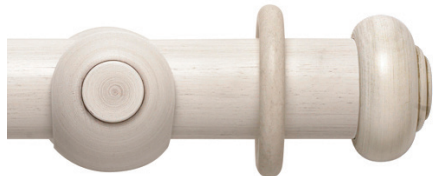

The Modern Country Collection is available in 45mm and 55mm diameter poles with a choice of rings and corded or uncorded options. The colour palette ranges from stains and neutrals to a touch of opulence.

Brushed Ivory

With its beautiful aged patina, Brushed Ivory is the perfect neutral shade. A sympathetic colour suited to an array of styles, bursting with contemporary country charm and elegance.

Ball

Sugar Pot

Satin Silver

Understated and elegant Satin Silver is a versatile shade, suited to different settings from formal to casual. With its attractive weathered patina, the pole blends effortlessly into a scheme, whilst adding subtle glamour.

Ball

Sugar Pot

Button

Floral Ball

Ribbed Ball

Gold Black

The simple splendour of Gold Black, with its rich metallic highlights brings a hint of luxury to a colour scheme. With its hand finished aged patina, the pole has a striking and elegant appearance.