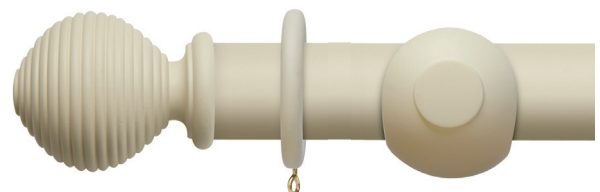

Finished to Perfection

Hand crafted in the UK, Modern Country is a collection of hand-painted and stained wood curtain poles comprising of a 'washed' and 'waxed' finish that will provide both town and country homes with an up-to-date rustic feel.

The Modern Country Collection is available in 45mm and 55mm diameter poles with a choice of rings and corded or uncorded options. The colour palette ranges from stains and neutrals to a touch of opulence.

Brushed Ivory

With its beautiful aged patina, Brushed Ivory is the perfect neutral shade. A sympathetic colour suited to an array of styles, bursting with contemporary country charm and elegance.

Ball

Sugar Pot

Satin Silver

Understated and elegant Satin Silver is a versatile shade, suited to different settings from formal to casual. With its attractive weathered patina, the pole blends effortlessly into a scheme, whilst adding subtle glamour.