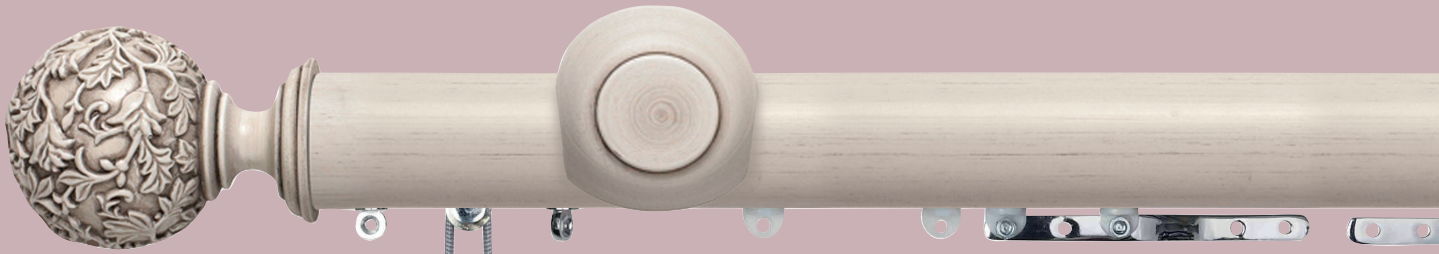

Corded & Uncorded Wood Poles

Floral touches are essential in successfully delivering this chic Modern Country trend and our floral ball finial and matching holdbacks are the perfect addition to achieve this.