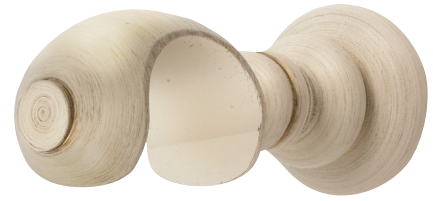

Accessories

45mm

	Cup Bracket	Clasp Bracket	Architrave Bracket	Recess Bracket	Rings
Pearl	10086R/CU/PL	MC45PLAC11	10086R/AR/PL	10086R/RE/PL	10084R/PL
Brushed Ivory	10086R/CU/BI	MC45BIAC11	10086R/AR/BI	10086R/RE/BI	10084R/BI
Brushed Cream	10086R/CU/BC	MC45BCAC11	10086R/AR/BC	10086R/RE/BC	10084R/BC
Satin Silver	10086R/CU/SS	MC45SSAC11	10086R/AR/SS	10086R/RE/SS	10084R/SS
Gold Black	10086R/CU/GB	MC45GBAC11	10086R/AR/GB	10086R/RE/GB	10084R/GB
Dark Oak	10086R/CU/DO	MC45DOAC11	10086R/AR/DO	10086R/RE/DO	10084R/DO
Light Oak	10086R/CU/LO	MC45LOAC11	10086R/AR/LO	10086R/RE/LO	10084R/LO