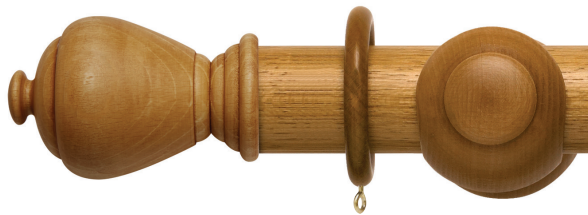

Satin Silver

Understated and elegant Satin Silver is a versatile shade, suited to different settings from formal to casual. With its attractive weathered patina, the pole blends effortlessly into a scheme, whilst adding subtle glamour.

Ball

Sugar Pot

Button

Floral Ball

Ribbed Ball

Gold Black

The simple splendour of Gold Black, with its rich metallic highlights brings a hint of luxury to a colour scheme. With its hand finished aged patina, the pole has a striking and elegant appearance.

Sugar Pot

Button

Ribbed Ball

Light Oak

Light Oak offers a fresh and timeless style, with appeal that will never wane. A finish that instantly modernises any room.

Complete Poles with Cup Bracket

Includes pole with choice of finials, cup brackets & rings

Available in 150cm, 180cm, 210cm, 240cm, 300cm, 360cm, 420cm, 480cm and 600cm pole lengths.

Poles over 240cm are supplied with 3 brackets.

Poles over 300cm are supplied in two pieces with a joining screw.