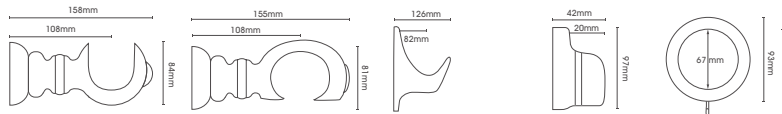

55mm

	Cup Bracket	Clasp Bracket	Architrave Bracket	Recess Bracket	Rings
Pearl	10092R/CU/PL	MC55PLAC11	10092R/AR/PL	10092R/RE/PL	10091R/PL
Brushed Ivory	10092R/CU/BI	MC55BIAC11	10092R/AR/BI	10092R/RE/BI	10091R/BI
Brushed Cream	10092R/CU/BC	MC55BCAC11	10092R/AR/BC	10092R/RE/BC	10091R/BC
Satin Silver	10092R/CU/SS	MC55SSAC11	10092R/AR/SS	10092R/RE/SS	10091R/SS
Gold Black	10092R/CU/GB	MC55GBAC11	10092R/AR/GB	10092R/RE/GB	10091R/GB
Dark Oak	10092R/CU/DO	MC55DOAC11	10092R/AR/DO	10092R/RE/DO	10091R/DO
Light Oak	10092R/CU/LO	MC55LOAC11	10092R/AR/LO	10092R/RE/LO	10091R/LO

Holdbacks

	Holdback	Floral Holdback
Pearl	10087R/CO/PL	10087R/FL/PL
Brushed Ivory	10087R/CO/BI	10087R/FL/BI
Brushed Cream	10087R/CO/BC	10087R/FL/BC
Satin Silver	10087R/CO/SS	10087R/FL/SS
Gold Black	10087R/CO/GB	10087R/FL/GB
Dark Oak	10087R/CO/DO	n/a
Light Oak	10087R/CO/LO	n/a