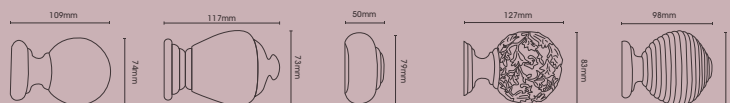

45mm

	Plain Ball	Sugar Pot	Button	Floral Ball	Ribbed Ball
Pearl	21065R/Size	21070R/Size	21074R/Size	21078R/Size	21076R/Size
Brushed Ivory	21000R/Size	21066R/Size	21014R/Size	21028R/Size	21021R/Size
Brushed Cream	21001R/Size	21067R/Size	21015R/Size	21029R/Size	21022R/Size
Satin Silver	21064R/Size	21068R/Size	21073R/Size	21077R/Size	21075R/Size
Gold Black	21005R/Size	21071R/Size	21019R/Size	21031R/Size	21026R/Size
Dark Oak	21006R/Size	21072R/Size	21020R/Size	n/a	21027R/Size
Light Oak	21003R/Size	21069R/Size	21017R/Size	n/a	21024R/Size