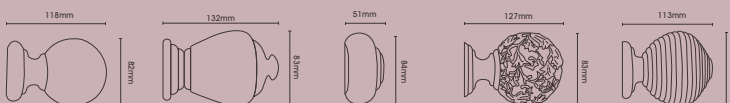

Available in 150cm, 180cm, 210cm, 240cm, 300cm, 360cm, 420cm, 480cm and 600cm pole lengths.

Poles over 240cm are supplied with 3 brackets.

Poles over 300cm are supplied in two pieces with a joining screw.

10 Rings per metre recommended.

45mm

	Plain Ball	Sugar Pot	Button	Floral Ball	Ribbed Ball
Pearl	21065R/Size	21070R/Size	21074R/Size	21078R/Size	21076R/Size
Brushed Ivory	21000R/Size	21066R/Size	21014R/Size	21028R/Size	21021R/Size
Brushed Cream	21001R/Size	21067R/Size	21015R/Size	21029R/Size	21022R/Size
Satin Silver	21064R/Size	21068R/Size	21073R/Size	21077R/Size	21075R/Size
Gold Black	21005R/Size	21071R/Size	21019R/Size	21031R/Size	21026R/Size
Dark Oak	21006R/Size	21072R/Size	21020R/Size	n/a	21027R/Size
Light Oak	21003R/Size	21069R/Size	21017R/Size	n/a	21024R/Size