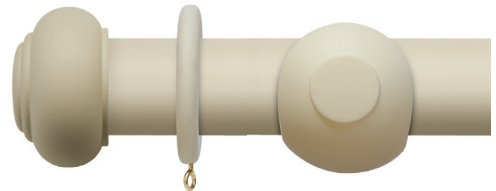

Pearl

A fresh and uncomplicated colour, the softness and versatility of Pearl suits a variety of schemes, from charming country retreats to relaxed contemporary spaces.

Ball

Button