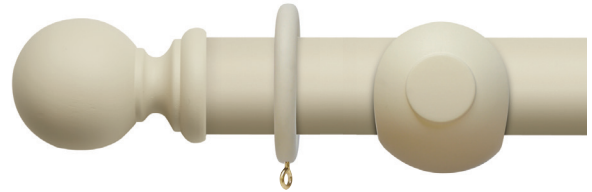

Pearl

A fresh and uncomplicated colour, the softness and versatility of Pearl suits a variety of schemes, from charming country retreats to relaxed contemporary spaces.

Ball