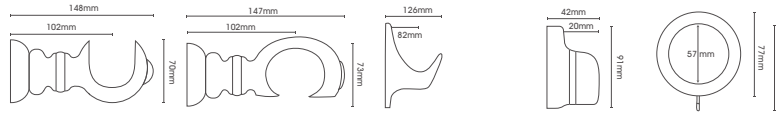

Accessories

45mm

	Cup Bracket	Clasp Bracket	Architrave Bracket	Recess Bracket	Rings
Pearl	10086R/CU/PL	MC45PLAC11	10086R/AR/PL	10086R/RE/PL	10084R/PL
Brushed Ivory	10086R/CU/BI	MC45BIAC11	10086R/AR/BI	10086R/RE/BI	10084R/BI
Brushed Cream	10086R/CU/BC	MC45BCAC11	10086R/AR/BC	10086R/RE/BC	10084R/BC
Satin Silver	10086R/CU/SS	MC45SSAC11	10086R/AR/SS	10086R/RE/SS	10084R/SS
Gold Black	10086R/CU/GB	MC45GBAC11	10086R/AR/GB	10086R/RE/GB	10084R/GB
Dark Oak	10086R/CU/DO	MC45DOAC11	10086R/AR/DO	10086R/RE/DO	10084R/DO
Light Oak	10086R/CU/LO	MC45LOAC11	10086R/AR/LO	10086R/RE/LO	10084R/LO