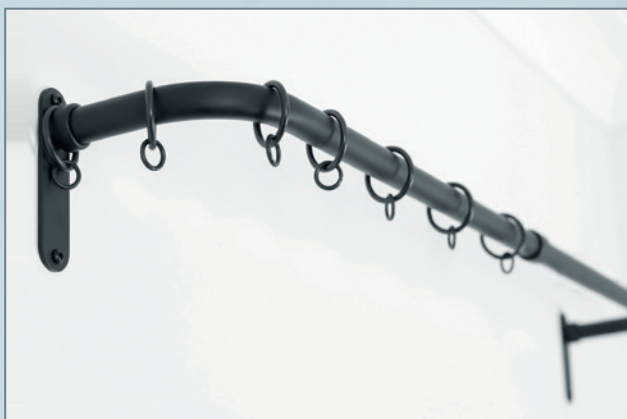

# BRACKETS

19mm Standard End

32mm Standard End

32mm Centre

19mm Adjustable

32mm Adjustable

19mm / 32mm Double

For the full details of our extensive range of brackets see technical details

## BAY, PORTIÈRE AND FRENCH POLES

Available in  
all 8 finishes

Bay Pole

French Pole

Portière Rod