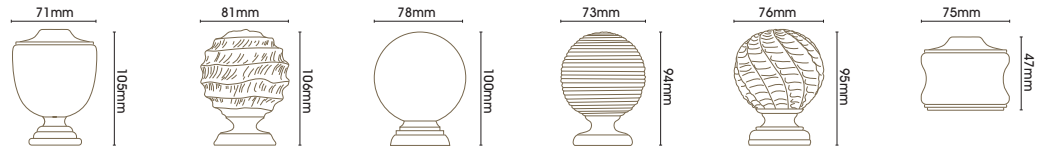

Complete Poles 45mm

	Tulip Urn	Fossil Ball	Origins Ball	Twine	Ammonite	Origins Disc
Chalk Stone	OR45CS07/Size	OR45CS05/Size	OR45CS06/Size	OR45CS04/Size	OR45CS03/Size	OR45CS08/Size
Limestone	OR45LS07/Size	OR45LS05/Size	OR45LS06/Size	OR45LS04/Size	OR45LS03/Size	OR45LS08/Size
Flint Grey	OR45FG07/Size	OR45FG05/Size	OR45FG06/Size	OR45FG04/Size	OR45FG03/Size	OR45FG08/Size
Millstone Grey	OR45MG07/Size	OR45MG05/Size	OR45MG06/Size	OR45MG04/Size	OR45MG03/Size	OR45MG08/Size
Shale	OR45SH07/Size	OR45SH05/Size	OR45SH06/Size	OR45SH04/Size	OR45SH03/Size	OR45SH08/Size
Quarry Stone	OR45QS07/Size	OR45QS05/Size	OR45QS06/Size	OR45QS04/Size	OR45QS03/Size	OR45QS08/Size

45mm diameter poles available in lengths of: **150 | 180 | 240 | 300 | 360cm**

Supplied complete with finials, brackets and 10 rings per metre.

Poles 300cm and above are supplied in two pieces with a joining screw.