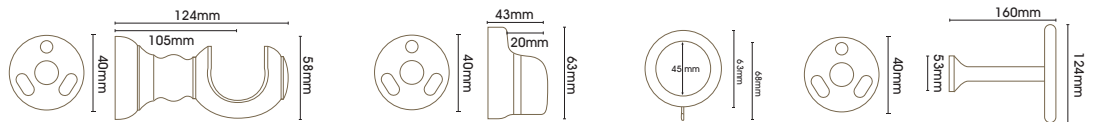

Accessories 35mm

	Cup Bracket 1 pack of 1	Recess Bracket 1 pack of 1	Rings 1 pack of 4	Holdback 1 pack of 1
Chalk Stone	Sold as part of the Complete Pole Sets	OR35CSAC17	OR35CSAC22	ORCSAC32
Limestone		OR35LSAC17	OR35LSAC22	ORLSAC32
Flint Grey		OR35FGAC17	OR35FGAC22	ORFGAC32
Millstone Grey		OR35MGAC17	OR35MGAC22	ORMGAC32
Shale		OR35SHAC17	OR35SHAC22	ORSHAC32
Quarry Stone		OR35QSAC17	OR35QSAC22	ORQSAC32