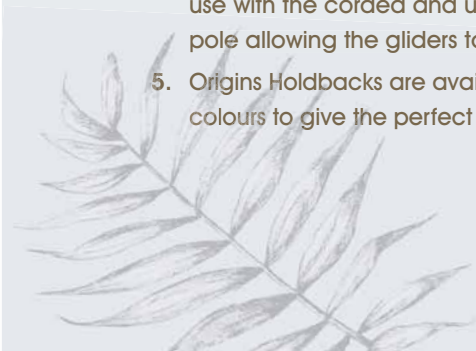

Tracked Wood Poles

Upgrade any 45mm Origins pole to a tracked corded or uncorded design, to combine the beauty of a wood pole with the smooth functionality of a track. Your corded and uncorded Origins pole will be carefully hand made by inseting a premium Silent Gliss track into the underside of the pole. Your curtains can then be hooked onto the gliders in the track, removing the need for rings. This gives a stunning finished look with the curtain heading running much tighter to the pole. The Origins tracked wood pole can be corded to give an added level of convenience and control.

To order Origins Corded or Uncorded Wood Poles use item no. **ORIGINS/MTM**

Accessories

1. Poles are supplied with 10 rings per metre, additional rings are available to give you total flexibility.
2. The cup bracket is supplied as a standard with all Origins complete poles.
3. Recess Brackets are ideal when space is at a premium or you want to install into a recess window.
4. The 45mm Clasp Bracket is perfect to use with the corded and uncorded wood pole allowing the gliders to move freely.
5. Origins Holdbacks are available in all six colours to give the perfect finishing touch.