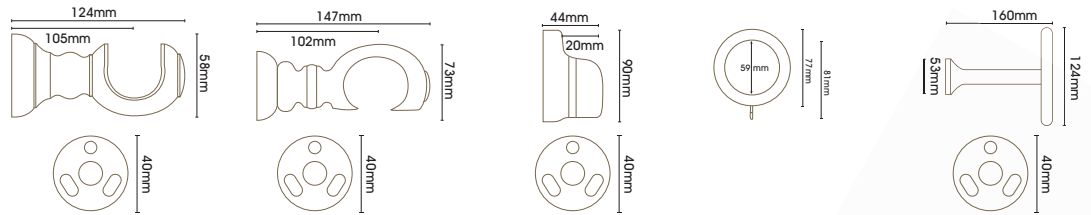

Accessories 45mm

	Cup Bracket 1 pack of 1	Clasp Bracket 1 pack of 1	Recess Bracket 1 pack of 1	Rings 1 pack of 4	Holdback 1 pack of 1
Chalk Stone	Sold as part of the Complete Pole Sets	OR45CSAC11	OR45CSAC17	OR45CSAC22	ORCSAC32
Limestone		OR45LSAC11	OR45LSAC17	OR45LSAC22	ORLSAC32
Flint Grey		OR45FGAC11	OR45FGAC17	OR45FGAC22	ORFGAC32
Millstone Grey		OR45MGAC11	OR45MGAC17	OR45MGAC22	ORMGAC32
Shale		OR45SHAC11	OR45HAAC17	OR45HAAC22	ORSHAC32
Quarry Stone		OR45QSAC11	OR45QSAC17	OR45QSAC22	ORQSAC32