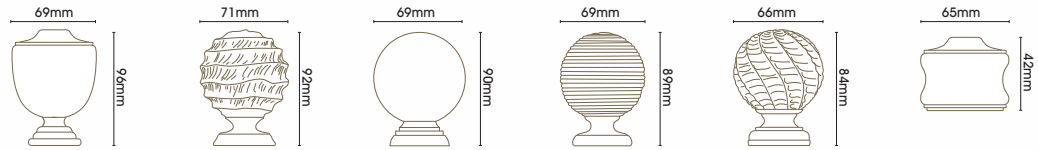

All designs are available in a choice of 35mm and 45mm diameters with corded and uncorded options available in 45mm.

35mm diameter poles available in: 150cm | 180cm | 240cm | 300cm | 360cm

45mm diameter poles available in: 150cm | 180cm | 240cm | 300cm | 360cm | 420cm

## Accessories

1. Poles are supplied with 10 rings per metre, additional rings are available to give you total flexibility.
2. The cup bracket is supplied as a standard with all Origins complete poles.
3. Recess Brackets are ideal when space is at a premium or you want to install into a recess window.
4. The 45mm Clasp Bracket is perfect to use with the corded and uncorded wood pole allowing the gliders to move freely.
5. Origins Holdbacks are available in all six colours to give the perfect finishing touch.

## Complete Poles 35mm

	Tulip Urn	Fossil Ball	Origins Ball	Twine	Ammonite	Origins Disc
Chalk Stone	OR35CS07/Size	OR35CS05/Size	OR35CS06/Size	OR35CS04/Size	OR35CS03/Size	OR35CS08/Size
Limestone	OR35LS07/Size	OR35LS05/Size	OR35LS06/Size	OR35LS04/Size	OR35LS03/Size	OR35LS08/Size
Flint Grey	OR35FG07/Size	OR35FG05/Size	OR35FG06/Size	OR35FG04/Size	OR35FG03/Size	OR35FG08/Size
Millstone Grey	OR35MG07/Size	OR35MG05/Size	OR35MG06/Size	OR35MG04/Size	OR35MG03/Size	OR35MG08/Size
Shale	OR35SH07/Size	OR35SH05/Size	OR35SH06/Size	OR35SH04/Size	OR35SH03/Size	OR35SH08/Size
Quarry Stone	OR35QS07/Size	OR35QS05/Size	OR35QS06/Size	OR35QS04/Size	OR35QS03/Size	OR35QS08/Size

35mm diameter poles available in lengths of: 150 | 180 | 240 | 300 | 360cm

Supplied complete with finials, brackets and 10 rings per metre.

Poles 300cm and above are supplied in two pieces with a joining screw.