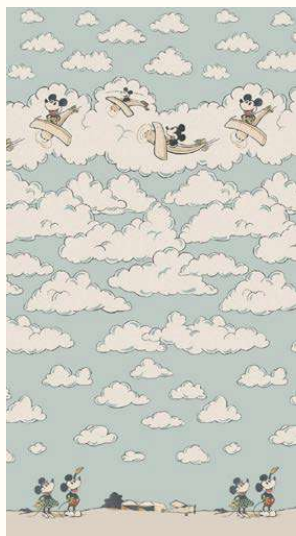

MICKEY IN THE CLOUDS 217292