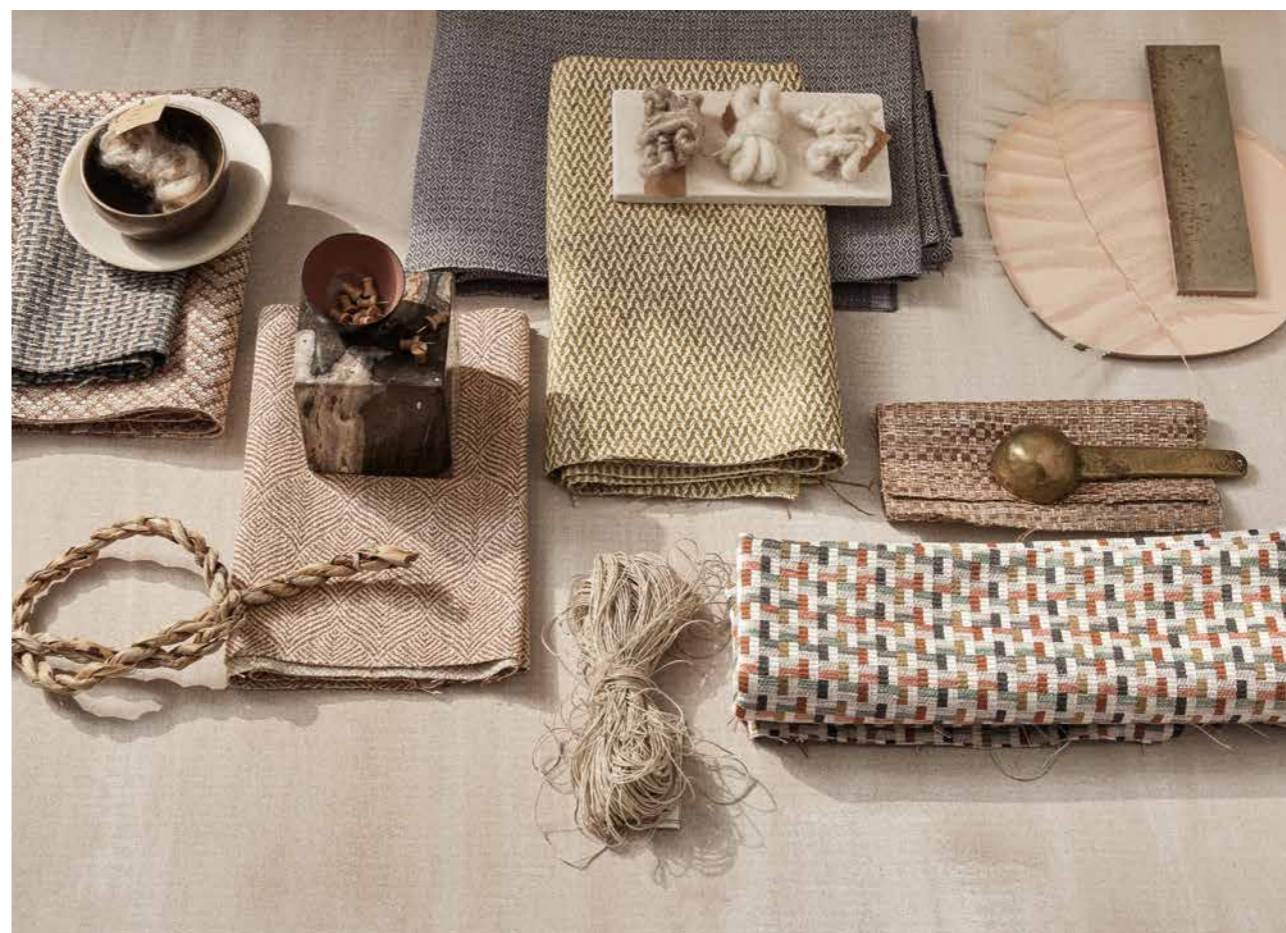

TOULIN

Printed Linara

A celebration of Linara and all there is to love about this exquisite fabric, Toulin is a sophisticated and confident offering of design that embodies the unmistakable Romo handwriting printed on the Linara Linen Union. A medley of refined prints, statement stripes and chic geometrics sit alongside painterly botanicals, each with a peach-skin softness created by the iconic Linara brushed finish.

KYRI

Linen Blend

Not just any plain, Kyri is a charming new take on a bouclé that exemplifies a refined finesse. A considered mix of intricate yarns intertwine in a joyous dance of tonal colour, including a characterful yet fine bouclé that peppers the surface.

ZOLANI

Textured Weaves

Living between plain and pattern, this luxurious collection tells a story of texture, with five highly tactile, chunky weaves that take a holistic approach to design and desirability. A compendium of fabrics that will transform furniture into inviting, sensorial pieces that encourage more than just a moment of repose.

ELIO FR

Recycled Washable Plain

More than meets the eye; you'd be forgiven for mistaking this seemingly unassuming plain for a charming linen, yet Elio FR is woven from 100% PET recycled plastic bottles. This linen effect fabric is both mindful and usable without compromising on its remarkable softness and beautiful handle.